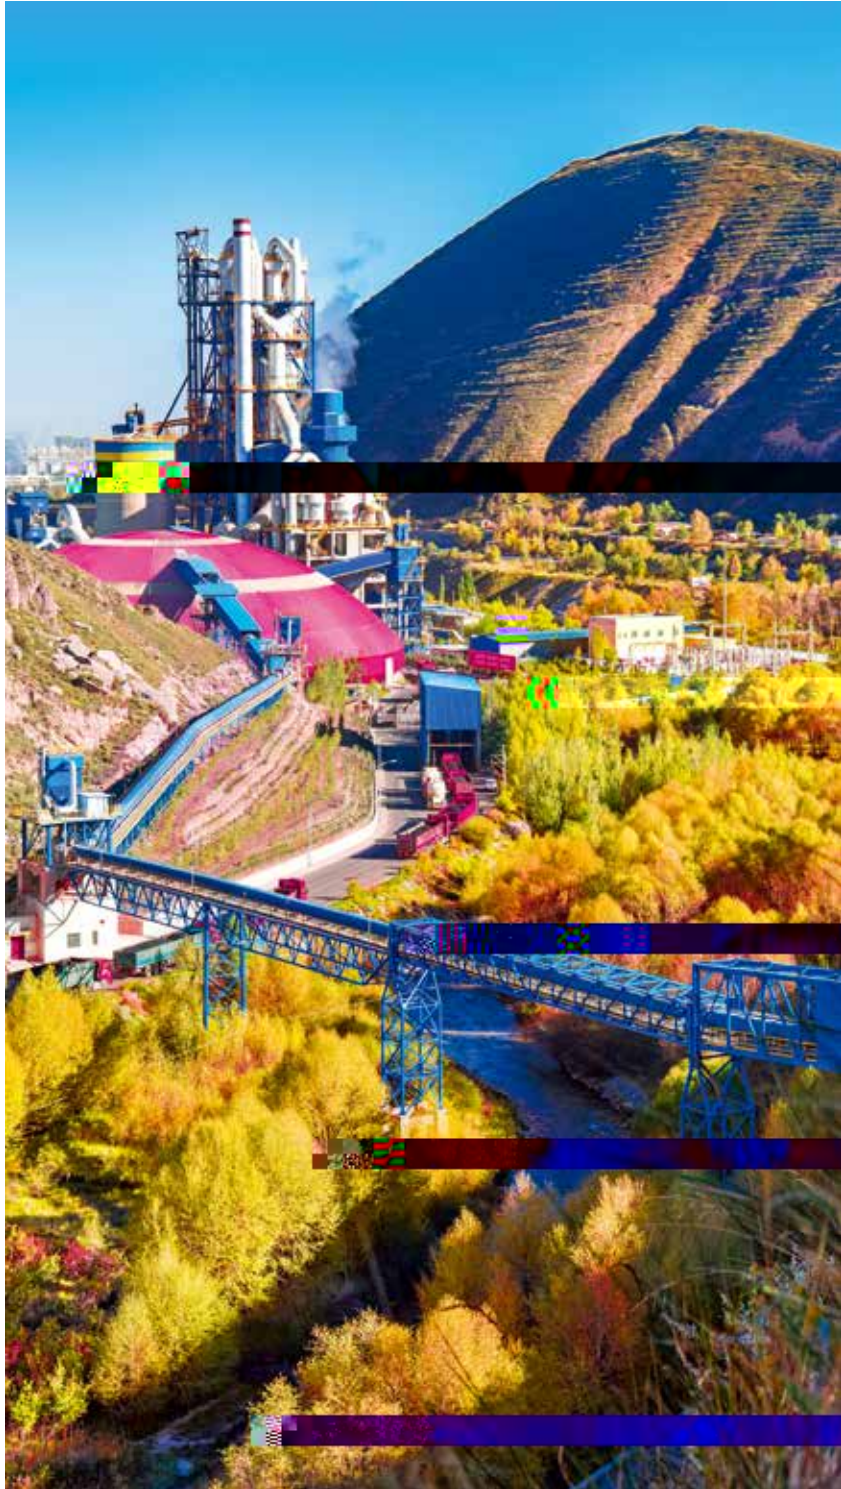

8

”

“

2

”

“

A painting of a vase of sunflowers by Vincent van Gogh. The painting features a bouquet of sunflowers in a yellow earthenware vase, set against a light blue background. The sunflowers are in various stages of bloom, with some fully open and others as buds. The brushwork is visible and expressive, characteristic of Van Gogh's style. The vase is placed on a yellowish-brown surface. The overall composition is simple and focused on the vibrant colors and textures of the flowers.

沙龙

5

10

“ ”

“ artist ”

2023

10

青山不老 绿水长流 癸卯年元月